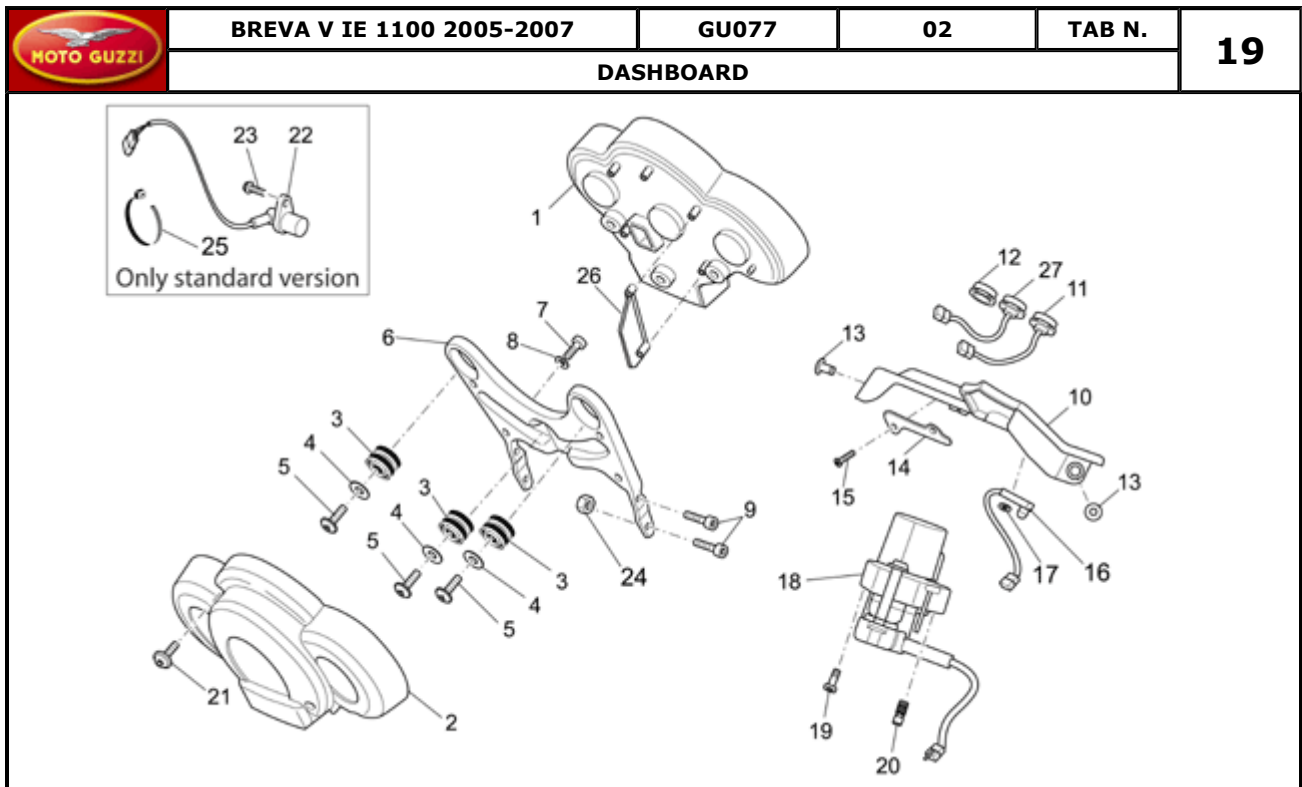

Pos.	Description	Year	I_M_	Country	Version	Code	Q.ty	P.Cod.
1	Dashboard complete	7	-	UK-USA	-	977524	1	JA009
	Dashboard complete	5-6	-	AUS-CA-EU-J	-	GU05760030	1	JA009
	Dashboard complete	5-6	-	UK-USA	-	GU05760031	1	JA009
	Dashboard complete	7	-	AUS-CA-EU-J	-	977523	1	JA009
2	Cover	-	-	-	-	GU05766530	1	JB119
3	Rubber spacer *	-	-	-	-	AP8220150	3	-
4	Washer 5x20x1,5	-	-	-	-	AP8150255	3	-
5	Self-tap screw 5x14	-	-	-	-	AP8150509	3	-
6	Support plate	-	-	-	-	GU05764030	1	JB099
7	Hex socket screw M8X16	-	-	-	-	GU98682416	1	-
8	Washer 8,4x15	-	-	-	-	GU03270300	1	-
9	Hex socket screw M6x12	-	-	-	-	GU98692313	4	-
10	Dashboard panel	-	-	-	-	GU05764330	1	JB039
11	Switch Hazard	5-6	-	-	-	GU05745730	1	JA189
12	Plug	-	-	-	abs	GU05764430	1	-
	Plug	-	-	-	std	GU05764430	2	-
13	Screw w/ flange M5x9	-	-	-	-	AP8152339	2	-
14	Plate	-	-	-	-	GU05764530	1	-
15	Self-tap screw 2,9x12	-	-	-	-	AP8150421	2	-
16	Air temp. Sensor	-	-	-	-	AP8124936	1	AN059
17	Washer for shafts	-	-	-	-	GU90274002	2	-
18	Main switch - steering lock	-	-	-	-	GU05782530	1	DH029
19	Hex socket screw M8x30	-	-	-	-	GU98682430	1	-
20	Shear rivet M8x28	-	-	-	-	AP8152238	1	-
21	Screw w/ flange M3x12	-	-	-	-	AP8152334	4	-
22	Speedometer sensor cpl.	-	-	-	std	AP8124985	1	CA209
23	Screw w/ flange M6x16*	-	-	-	std	AP8152278	1	-
24	Nut M6x1	-	-	-	-	GU92630206	2	-
25	Hose clamp 2,4x92	-	-	-	std	GU49609601	2	-
26	Protection	-	-	-	-	GU05767830	1	-
27	Switch ABS	-	-	-	abs	GU05780430	1	JA189