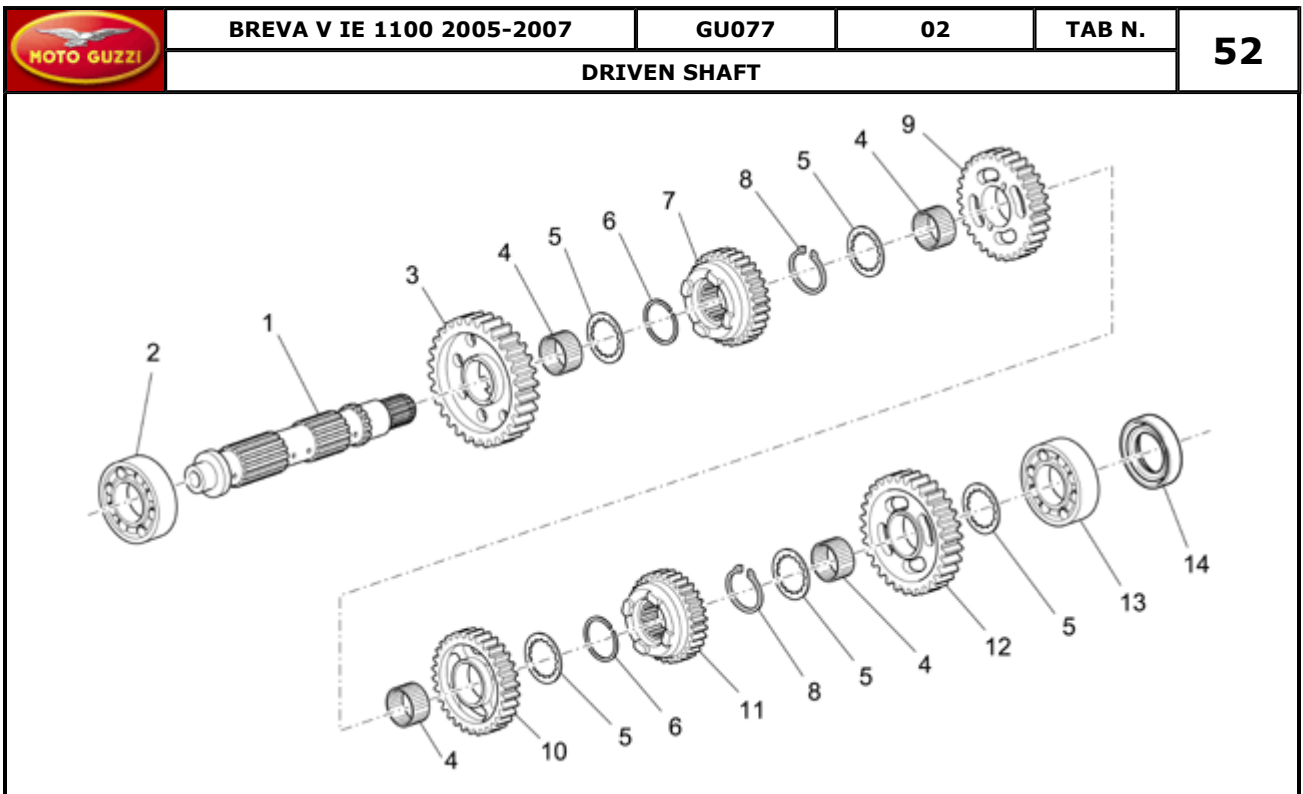

Pos.	Description	Year	I_M	Country	Version	Code	Q.ty	P.Cod.
1	Driven shaft	-	-	-	-	GU05213631	1	AG00Y
2	Ball bearing 20x52x15	-	-	-	-	GU92201822	1	AI069
3	Gear 1a Z=38	-	-	-	-	GU05214231	1	AG041
4	Roller cage 26x30x15,6	-	-	-	-	GU92252029	4	AI119
5	Clearance washer	-	-	-	-	GU05214630	5	-
6	Snap ring 30x1,2SW	-	-	-	-	GU90271230	2	-
7	Gear 5a Z=30	-	-	-	-	GU05214031	1	AG045
8	Snap ring 30x27,9	-	-	-	-	GU90271030	2	-
9	Gear 3a Z=31	-	-	-	-	GU05214731	1	AG043
10	Gear 4a Z=29	-	-	-	-	GU05215031	1	AG044
11	Gear 6a Z=25	-	-	-	-	GU05220531	1	AG046
12	Gear 2a Z=34	-	-	-	-	GU05214431	1	AG042
13	Ball bearing 25x52x15	-	-	-	-	GU92201226	1	AI069
14	Gasket ring 25X40X7	-	-	-	-	GU90412541	1	AO169