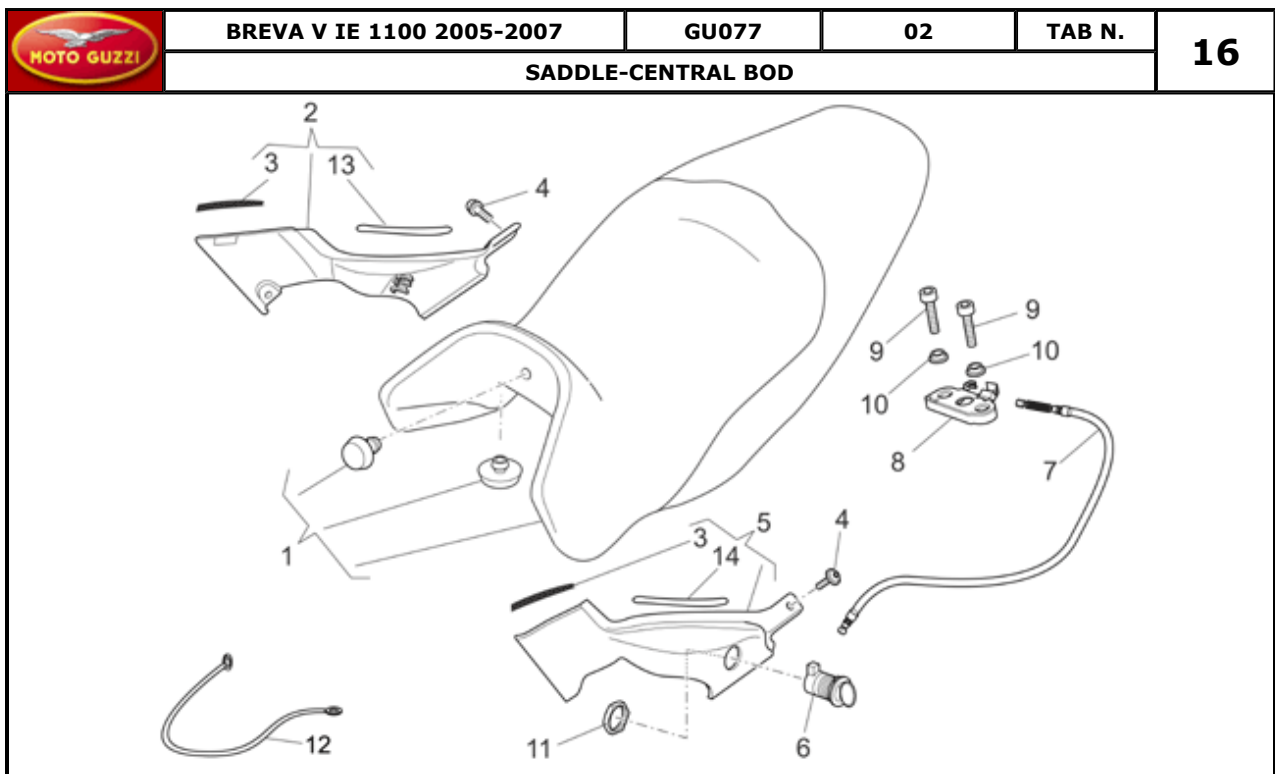

Pos.	Description	Year	I_M_	Country	Version	Code	Q.ty	P.Cod.
1	Saddle, black/grey	5-6	-	-	-	or-r/re- s/gr	1	DG009
	Saddle, black/grey	5-6	-	UK	-	g/bl	1	DG009
	Saddle, red	5-6	-	AUS-CA-EU-J-USA	-	g/bl	1	DG009
	Saddle, black	7	-	-	-	-	1	DG009
2	RH side panel, orange	-	-	-	-	or	1	DC12A
	RH body panel blank	-	-	-	-	gr	1	DC12A
	RH side panel, white	-	-	-	-	d/wh	1	DC12A
	RH side panel, red	-	-	-	-	r/re	1	DC12A
	RH side panel, black	-	-	-	-	g/bl	1	DC12A
	RH side panel, grey	-	-	-	-	s/gr	1	DC12A
3	Gasket	-	-	-	-	-	2	-
4	Screw w/ flange M5x9	-	-	-	-	-	2	-
5	LH side panel, white	-	-	-	-	d/wh	1	DC12B
	LH body panel blank	-	-	-	-	gr	1	DC12B
	LH side panel, red	-	-	-	-	r/re	1	DC12B
	LH side panel, black	-	-	-	-	g/bl	1	DC12B
	LH side panel, grey	-	-	-	-	s/gr	1	DC12B
	LH side panel, orange	-	-	-	-	or	1	DC12B
6	Saddle lock	-	-	-	-	-	1	DH039
7	Saddle release cable	-	-	-	-	-	1	HA069
8	Pass.saddle connecting plate	-	-	-	-	-	1	DG019
9	Hex socket screw M6X25	-	-	-	-	-	2	-
10	Self-locking nut M6*	-	-	-	-	-	2	-
11	Lock nut	-	-	-	-	-	1	-
12	Helmet lock cable	-	-	-	-	-	1	HA079
13	RH side fairing decal	-	-	-	-	-	1	-
14	LH side fairing decal	-	-	-	-	-	1	-