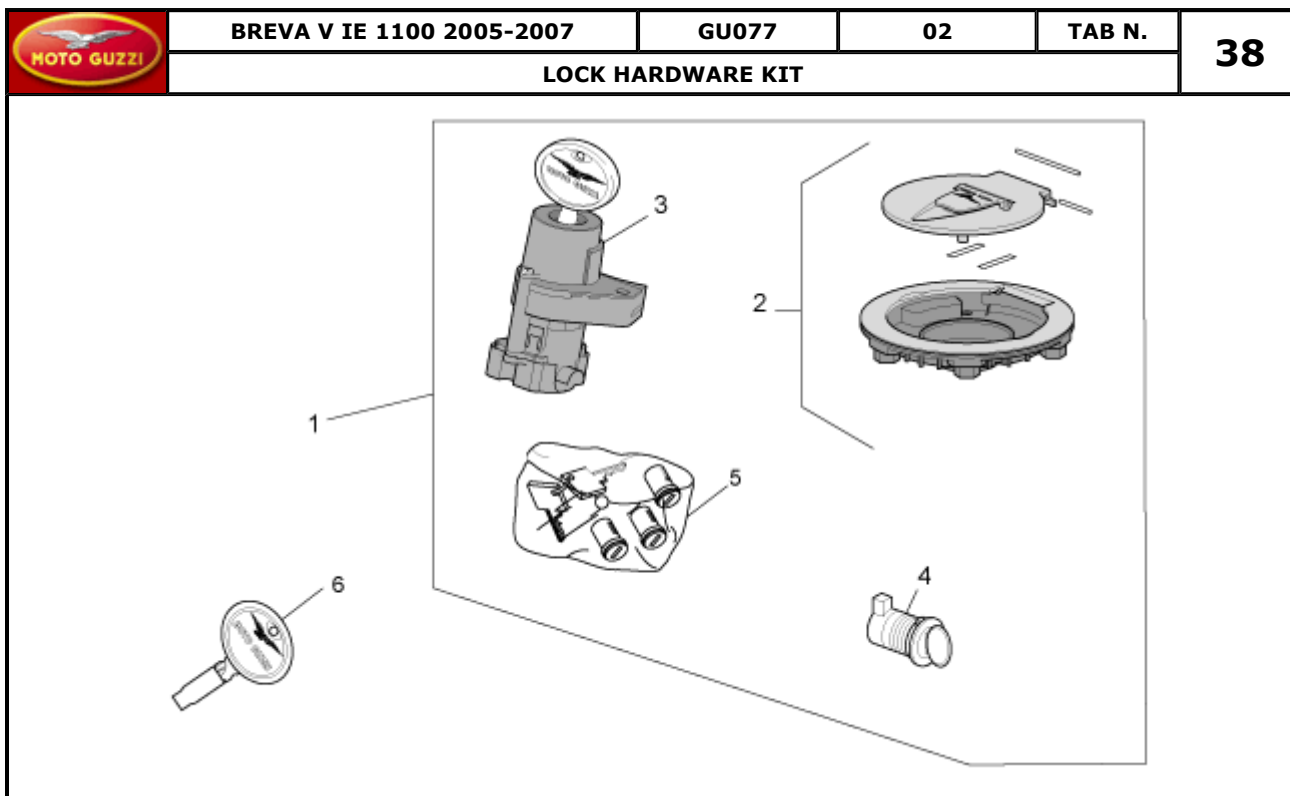

Pos.	Description	Year	I_M_	Country	Version	Code	Q.ty	P.Cod.
1	Lock hardware kit	5-6	-	-	-	GU05736830	1	DA029
	Lock hardware kit	7	-	-	-	977666	1	DH009
2	Tank cap	-	-	-	-	GU05103930	1	DH029
3	Main switch - steering lock	-	-	-	-	GU05782530	1	DH039
4	Saddle lock	-	-	-	-	GU05466830	1	DH099
5	Rotor kit with key	7	-	-	-	978220	1	-
6	Non indented key blank	-	-	-	-	GU05735530	1	DH099