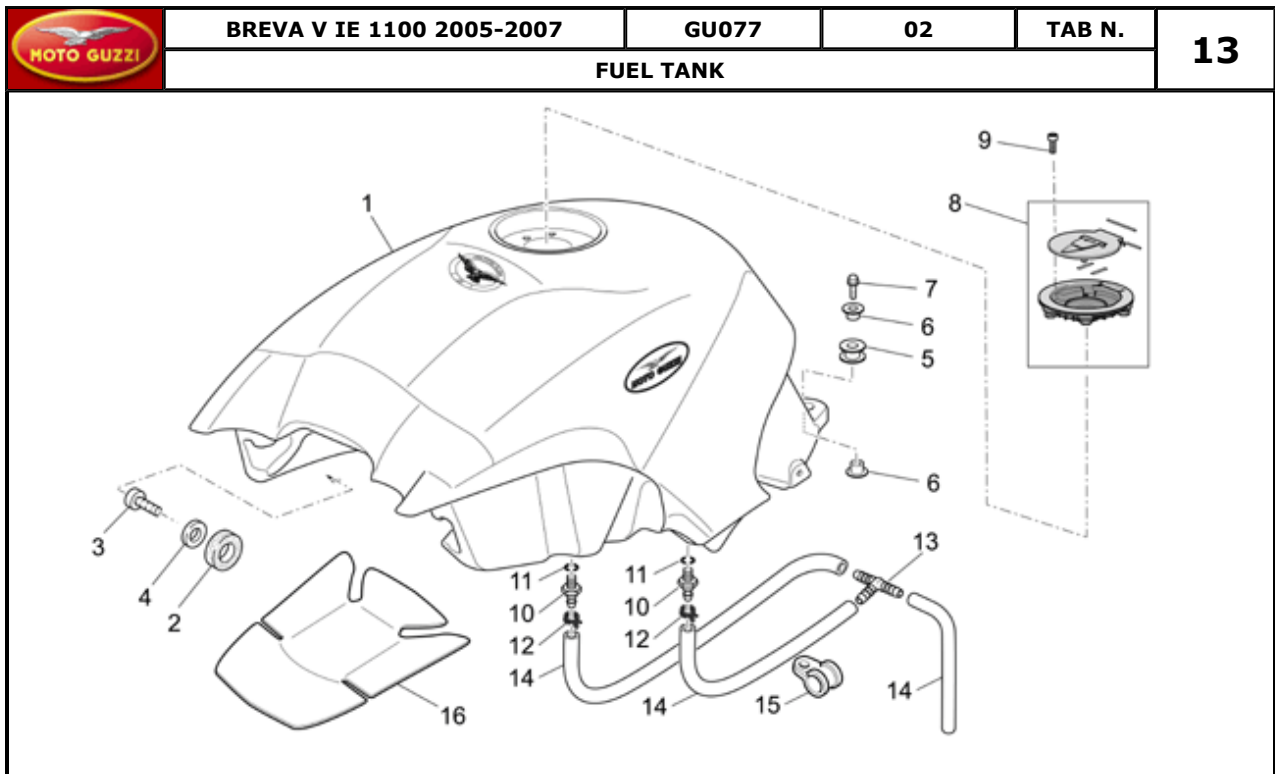

Pos.	Description	Year	I_M_	Country	Version	Code	Q.ty	P.Cod.
1	Fuel tank orange	-	-	CA-USA	- or	977558	1	DA009
	Fuel tank blank	-	-	AUS-EU-J-UK	- gr	GU05100230	1	DA009
	Fuel tank, white	-	-	AUS-EU-J-UK	- d/wh	GU05100230BM	1	DA009
	Fuel tank red	-	-	AUS-EU-J-UK	- r/re	GU05100231	1	DA009
	Fuel tank, black	-	-	AUS-EU-J-UK	- g/bl	GU05100232	1	DA009
	Fuel tank, grey	-	-	AUS-EU-J-UK	- s/gr	GU05100233	1	DA009
	Fuel tank blank	-	-	CA-USA	- gr	GU05100235	1	DA009
	Fuel tank, white	-	-	CA-USA	- d/wh	GU05100235BM	1	DA009
	Fuel tank red	-	-	CA-USA	- r/re	GU05100236	1	DA009
	Fuel tank, black	-	-	CA-USA	- g/bl	GU05100237	1	DA009
	Fuel tank, grey	-	-	CA-USA	- s/gr	GU05100238	1	DA009
	Fuel tank orange	-	-	AUS-EU-J-UK	- or	977557	1	DA009
2	Rubber spacer *	-	-	-	-	AP8201124	2	-
3	Hex socket screw M8X14	-	-	-	-	GU98682414	2	-
4	Washer 8,4X15X1,5	-	-	-	-	GU95008208	2	-
5	Rubber spacer	-	-	-	-	GU02107100	1	-
6	Spacer *	-	-	-	-	AP8121804	2	-
7	Screw w/ flange M8x45*	-	-	-	-	AP8152291	1	-
8	Tank cap	-	-	-	-	GU05103930	1	DA029
9	Hex socket screw M5x16	-	-	-	-	GU98692216	4	-
10	Union	-	-	-	-	GU30103730	2	DA409
11	O-ring 2018	-	-	-	-	AP8120965	2	-
12	Hose clamp D10,1*	-	-	-	-	AP8101595	2	-
13	3-way union	-	-	-	-	AP8104666	1	-
14	Fuel pipe 5,5x10	-	-	-	-	AP8120952	3	DA399
15	Cable-guide	-	-	-	-	AP8104451	2	-
16	Fuel tank central insulation	-	-	-	-	GU05102930	1	DA349