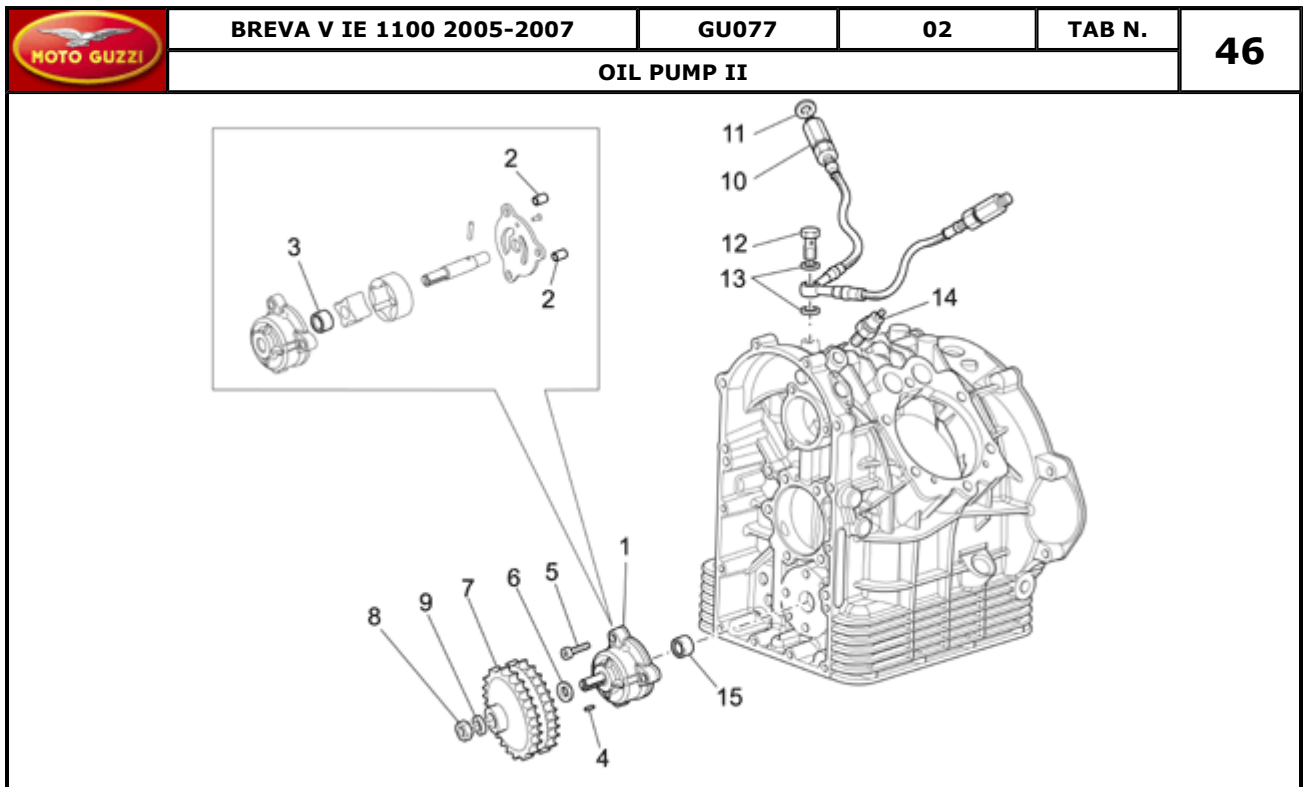

Pos.	Description	Year	I_M	Country	Version	Code	Q.ty	P.Cod.
1	Oil pump	-	-	-	M10	-	976134	1 AJ059
2	Locating dowel	-	-	-	M10	-	277916	2 -
3	Needle bearing 12x18x12	-	-	-	M10	-	976165	1 AI319
4	Transmission key	-	-	-	-	-	GU13148300	1 -
5	Hex socket screw M6x30	-	-	-	M10	-	GU98350330	3 -
6	Fifth wheel	-	-	-	M10	-	976448	1 -
7	Oil pump gear	-	-	-	-	-	GU30147700	1 AJ079
8	Nut M10x1,25	-	-	-	M10	-	GU92602510	1 -
9	Washer 10,5x16x1	-	-	-	M10	-	GU19149800	1 -
10	Pipe	-	-	-	-	-	GU05153630	1 AJ319
11	Gasket	-	-	-	-	-	GU25656102	2 -
12	Screw	-	-	-	-	-	GU95990037	1 -
13	Gasket 8,25x15x1	-	-	-	-	-	GU12154200	2 -
14	Pressure sensor	-	-	-	-	-	GU31768780	1 AN039
15	Needle bearing 10x14x12	-	-	-	M10	-	976168	1 AI319